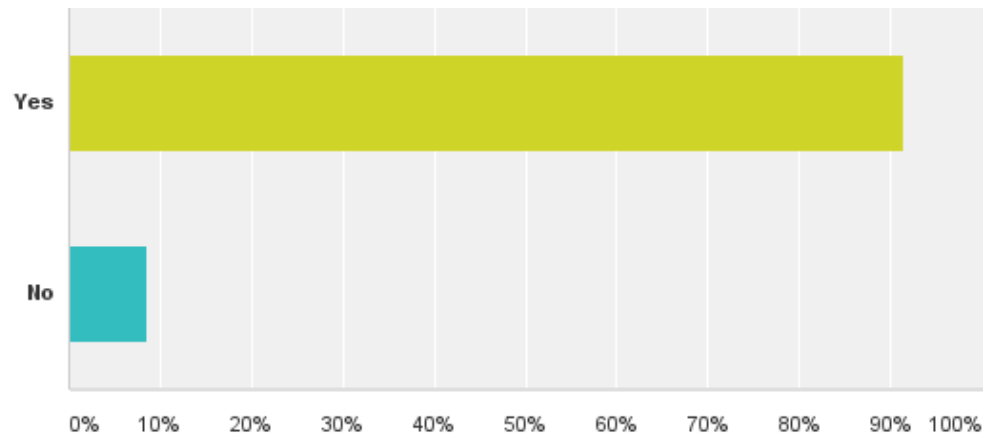

Q10: Do you support a nominal charge being included in the Registration Fee to cover the printing of the souvenir booklet. (Eg up to $5.00)

Answered: 174 Skipped: 7