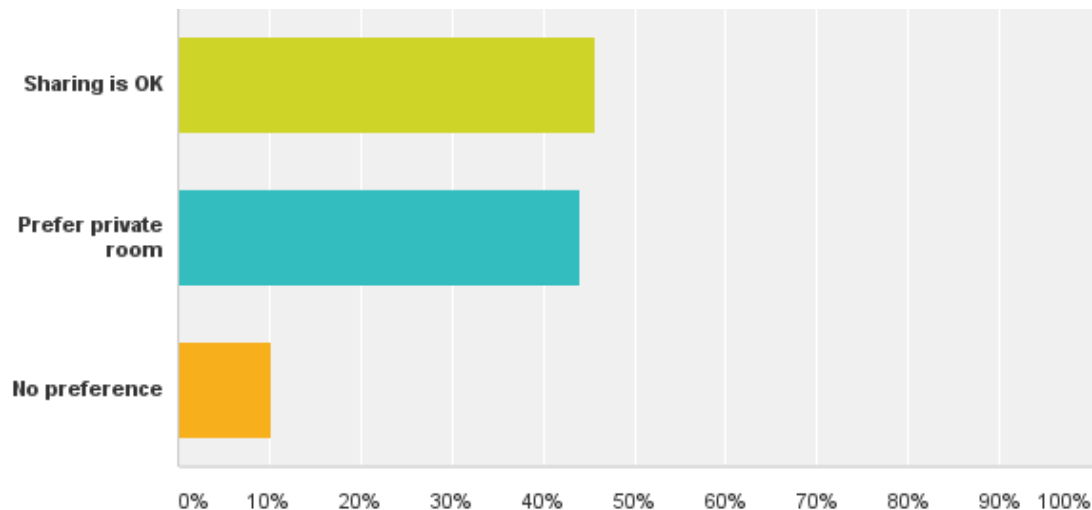

Q6: Is shared dormitory accommodation acceptable, or do you prefer to pay more for private rooms?

Answered: 175 Skipped: 6