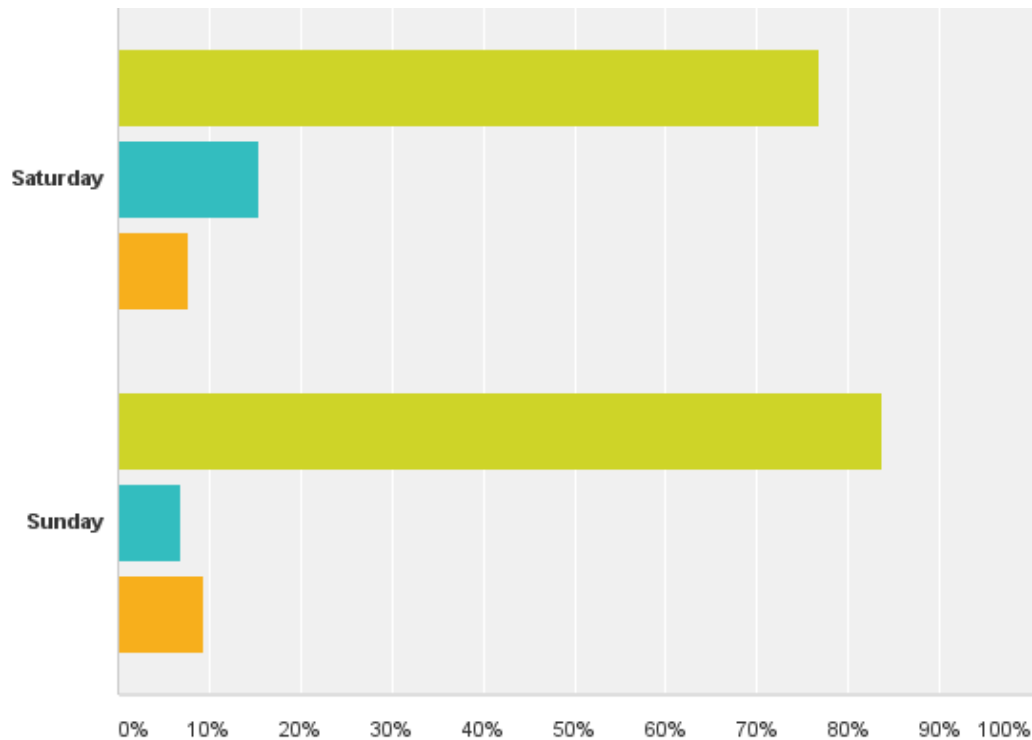

Answered: 178 Skipped: 3

Q7: Do you prefer events catered, or to bring and prepare your own food?

Answered: 178 Skipped: 3

Answer Choices	Responses	
Fully catered	53.37%	95
Fully self-catered	3.37%	6
Self-catered except for an evening meal	32.02%	57
No preference	11.24%	20
Total		178

Q8: Regarding the grading of the walks you did, how did they match your expectations?

Answered: 174 Skipped: 7

Q8: Regarding the grading of the walks you did, how did they match your expectations?

Answered: 174 Skipped: 7