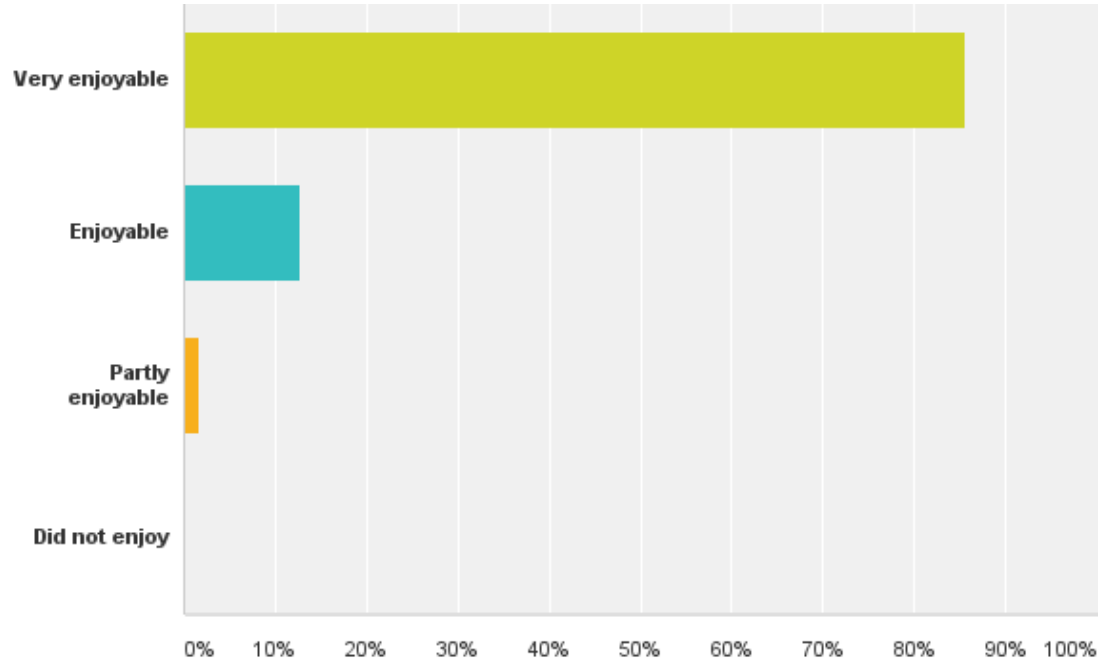

Answered: 174 Skipped: 7

Answer Choices	Responses	
Yes	30.46%	53
No	69.54%	121
Total		174

Q12: Why did you attend federation Walk 2014 at Rawson?(Tick all that apply)

Answered: 173 Skipped: 8

Q12: Why did you attend federation Walk 2014 at Rawson?(Tick all that apply)

Answered: 173 Skipped: 8

Answer Choices	Responses	
Meet and walk with bushwalkers from other clubs	83.24%	144
Visit the area	62.43%	108
Try new walks	64.16%	111
Support Bushwalking Victoria	58.96%	102
Socialise with other bushwalkers	63.01%	109
Total Respondents: 173		

Q13: How did you enjoy Federation 2014?

Answered: 173 Skipped: 8

Q13: How did you enjoy Federation 2014?

Answered: 173 Skipped: 8

Answer Choices	Responses
Very enjoyable	85.55% 148
Enjoyable	12.72% 22
Partly enjoyable	1.73% 3
Did not enjoy	0.00% 0
Total	173