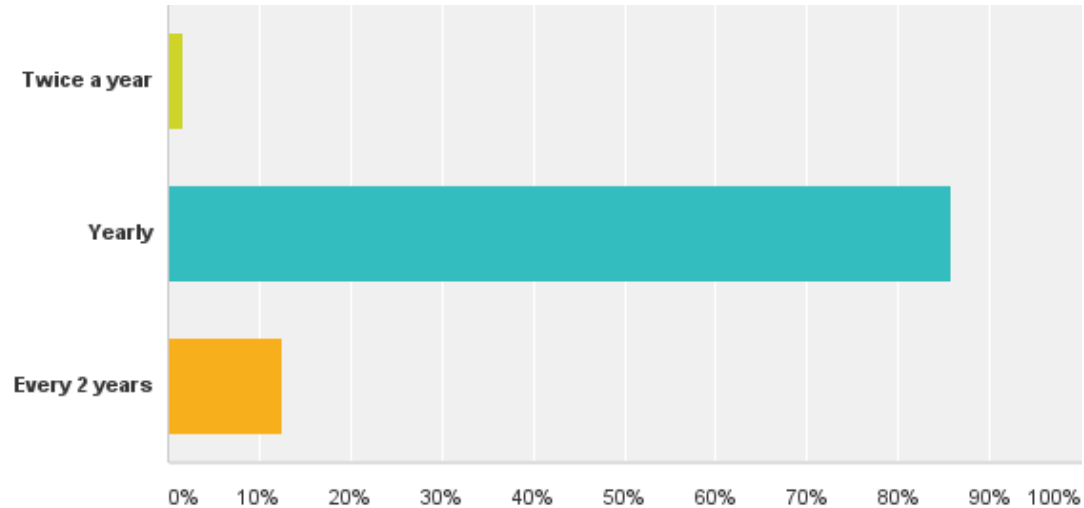

Q2: How often should Federation events be held?

Answered: 177 Skipped: 4