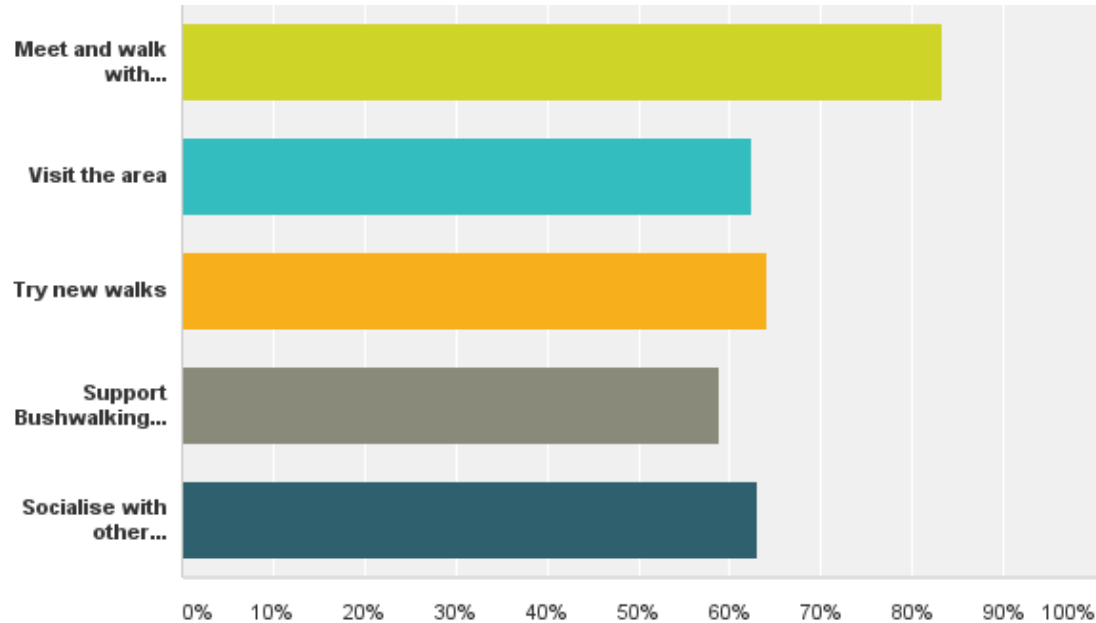

Answered: 174 Skipped: 7

Answer Choices	Responses
Yes	91.38% 159
No	8.62% 15
Total	174

Q11: Would you consider participating on overnight walks if offered?

Answered: 174 Skipped: 7

Q11: Would you consider participating on overnight walks if offered?

Answered: 174 Skipped: 7

Answer Choices	Responses	
Yes	30.46%	53
No	69.54%	121
Total		174

Q12: Why did you attend federation Walk 2014 at Rawson?(Tick all that apply)

Answered: 173 Skipped: 8

Q12: Why did you attend federation Walk 2014 at Rawson?(Tick all that apply)