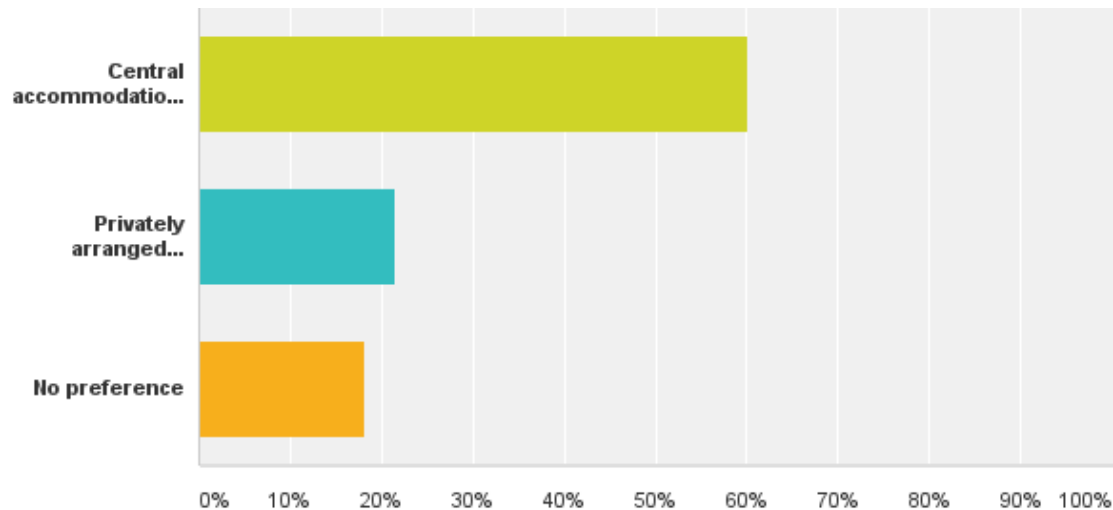

Q5: When considering accommodation for a federation event, do you prefer:

Answered: 176 Skipped: 5