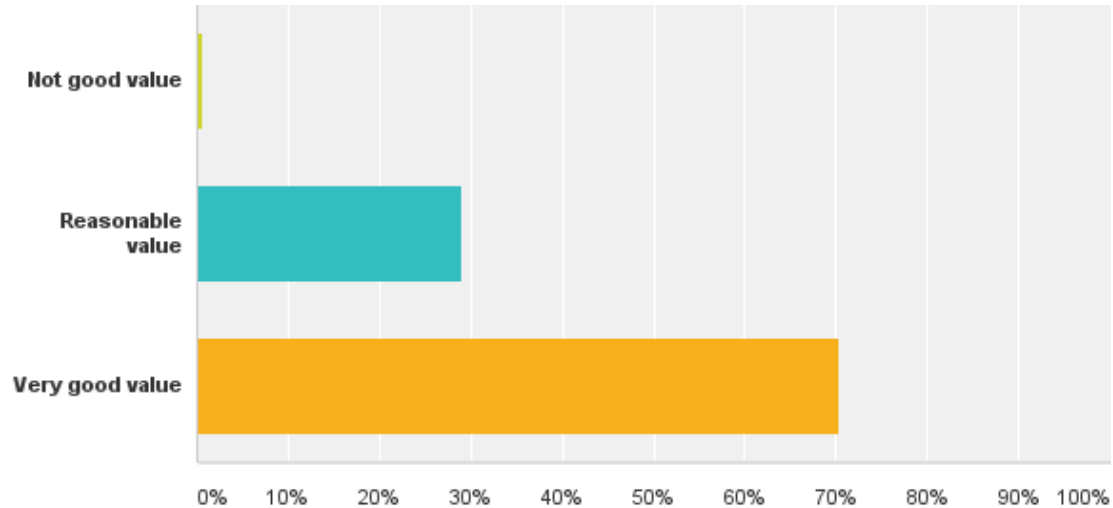

Answered: 168 Skipped: 13

Q3: Regarding the social program for weekend events, rank in importance:

Answered: 168 Skipped: 13

	1	2	3	Total	Average Ranking
A guest speaker	28.57% 48	47.02% 79	24.40% 41	168	2.04
Time for socialising	21.43% 36	32.74% 55	45.83% 77	168	1.76
Combination of both	50.00% 84	20.24% 34	29.76% 50	168	2.20

Q4: Did you think the cost of attending Federation 2014 was:

Answered: 176 Skipped: 5

Q4: Did you think the cost of attending Federation 2014 was:

Answered: 176 Skipped: 5

Answer Choices	Responses
Not good value	0.57% 1
Reasonable value	28.98% 51
Very good value	70.45% 124
Total	176