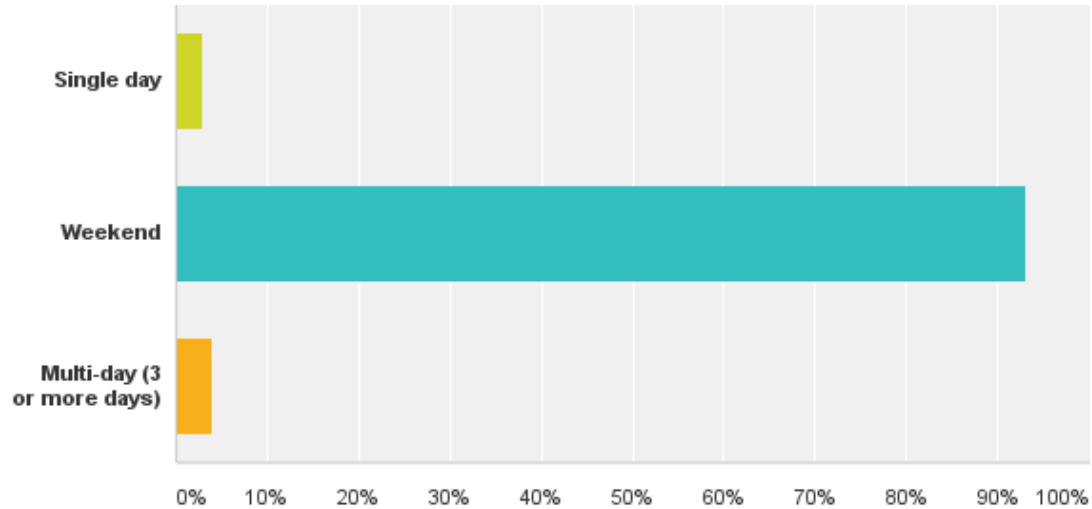

Federation Weekend 2014 Participant Survey Report

181

Total Responses

Date Created: Wednesday, November 12, 2014

Complete Responses: 175

Q1: How long should Federation events be?

Answered: 175 Skipped: 6

Q1: How long should Federation events be?

Answered: 175 Skipped: 6

Answer Choices	Responses	
Single day	2.86%	5
Weekend	93.14%	163
Multi-day (3 or more days)	4.00%	7
Total		175

Q2: How often should Federation events be held?

Answered: 177 Skipped: 4