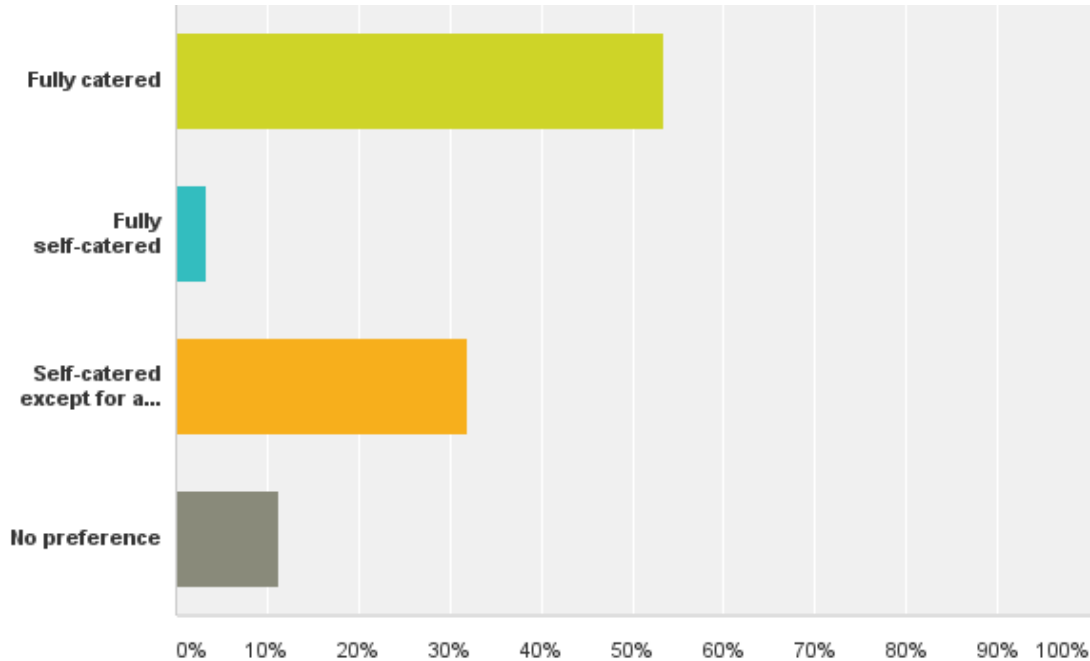

Q7: Do you prefer events catered, or to bring and prepare your own food?

Answered: 178 Skipped: 3